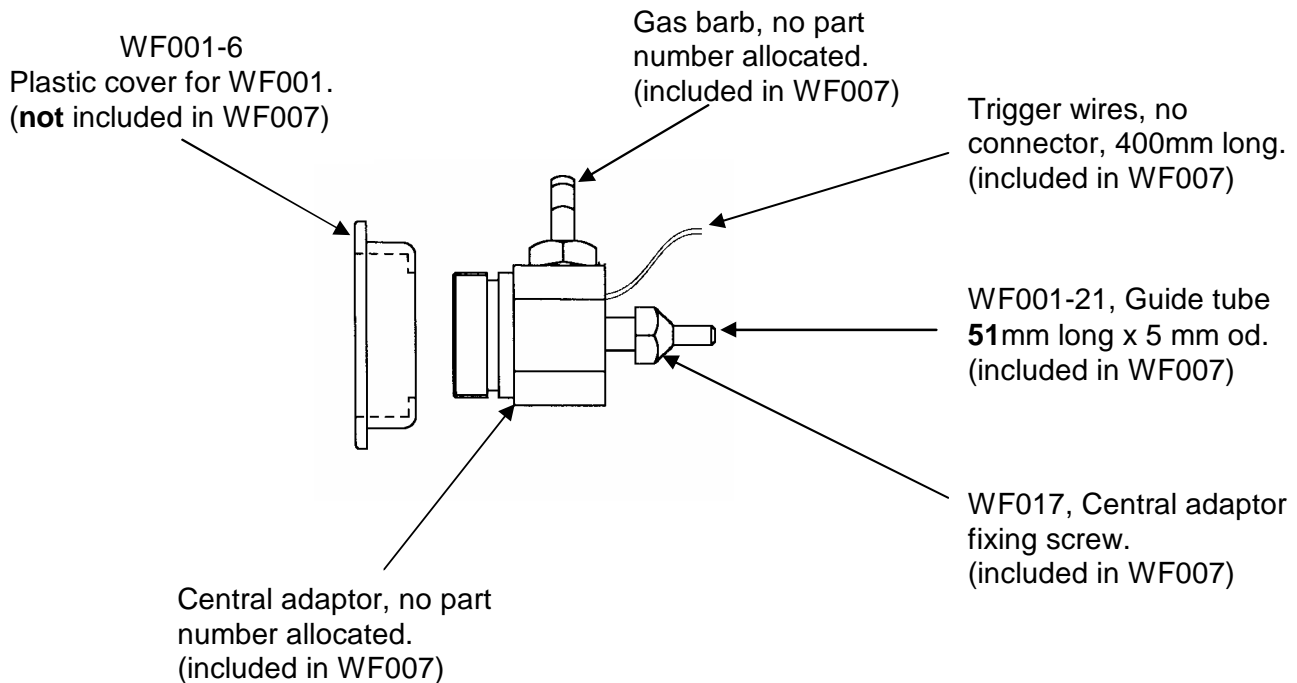

GENERAL

EURO CONNECTOR PARTS BREAKDOWN

This Bulletin provides a breakdown of the parts which make up the Euro connector used in all current wirefeeders except W19.

WF007

used in:

- CP115, CP116, CP111 (Weldmatic 150, 175, 215)
- W53, W54, and W55 wirefeeders (215 external, 255 & 2RD)

WF007-1

used in W56 (4RD) wirefeeders

Hugh Stewart,
Technical Service Coordinator