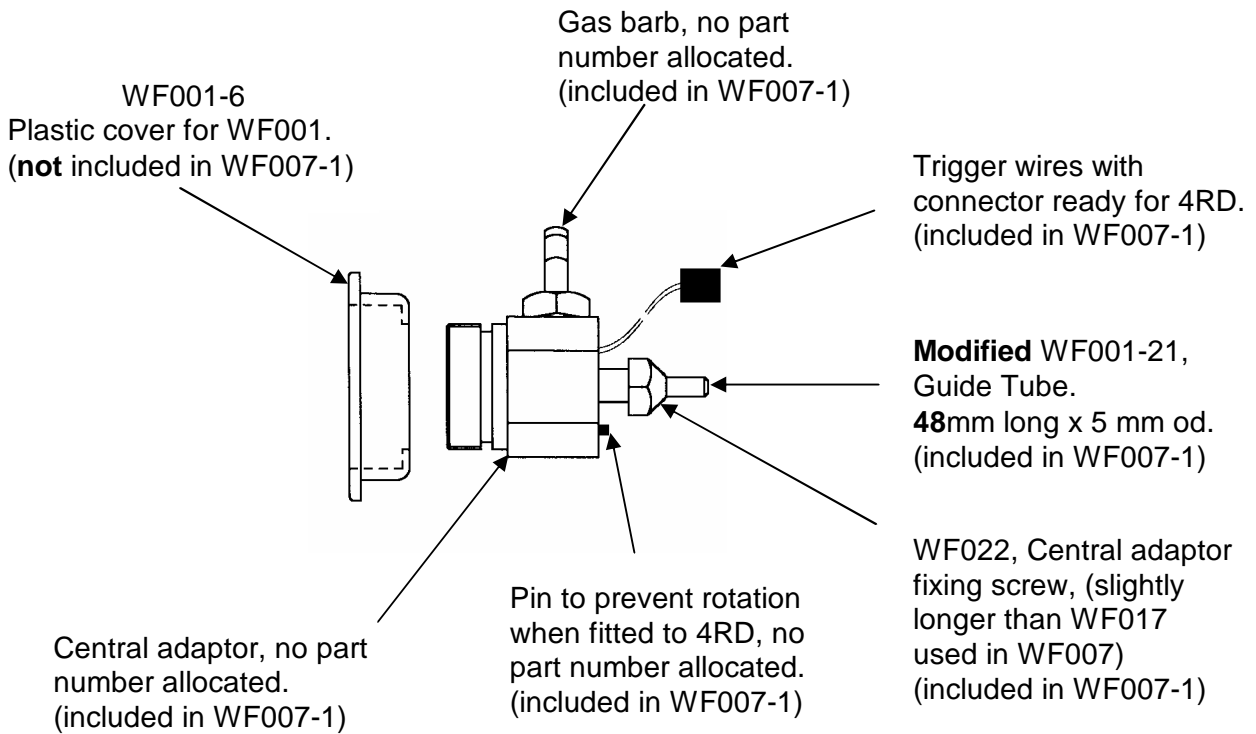

GENERAL

EURO CONNECTOR PARTS BREAKDOWN

This Bulletin provides a breakdown of the parts which make up the Euro connector used in all current wirefeeders except W19.

WF007

used in:

- CP115, CP116, CP111 (Weldmatic 150, 175, 215)
- W53, W54, and W55 wirefeeders (215 external, 255 & 2RD)

WF007-1

used in W56 (4RD) wirefeeders

Hugh Stewart,
Technical Service Coordinator