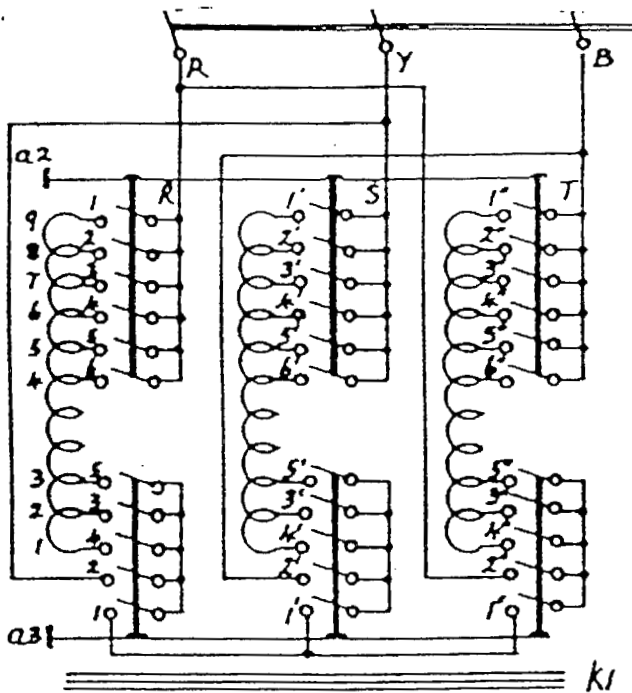

26 MAY, 1994

BULLETIN.042

WELDMATIC 400, 500, 600
CP5-0/14 AND 15 VOLTAGE SWITCHES

The original 'Vynkier' Fine and Coarse Switches are no longer available.

For replacement purposes, use Coarse Switch CP65-0/28, and Fine Switch CP65-0/29.

When installing new switches, wire as per connections used in CP65 Super MIG circuit.

SWITCH 2 Fine Switch

STEP	1	3	5	7	9	11	13	15	17	19	21	23	25	27	29	31	33	35
1	X							X					X					
2			X						X						X			
3					X					X							X	
4		X						X					X					
5				X						X					X			
6						X					X			X				X

SWITCH 3 Coarse Switch

STEP	1	3	5	7	9	11	13	15	17	19	21	23	25	27	29
1	X			X	X	X		X	X	X	X		X		X
2			X					X					X		
3	X				X	X			X	X					X
4		X	X			X	X	X		X		X	X		
5			X				X					X		X	
6	X			X	X	X		X	X	X	X	X	X		X